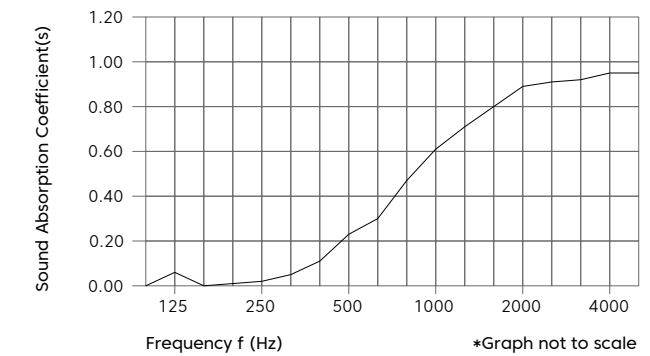

Product Detail

Product	Solid Panel
Surface	Wall
Composition	100% Polyester
Material	FilaSorb™
Recycled Content	60% min.
Thickness	12mm | 0.47" +/- 10%
Weight	0.49 lb/ft² +/- 10%
Dimension	48"W x 110"H
	Custom size available upon request.

Technical Data

Fire Test Method Number	AS ISO 9705:Group 1 ASTM E84-17a Class A
Indoor Air Quality	Low VOCs emission, formaldehyde and Phenol-free
Light Fastness	ISO 105-B02 1994, 6-7

Acoustic Performance

Sound Absorption ISO 354-2006 NRC 0.45