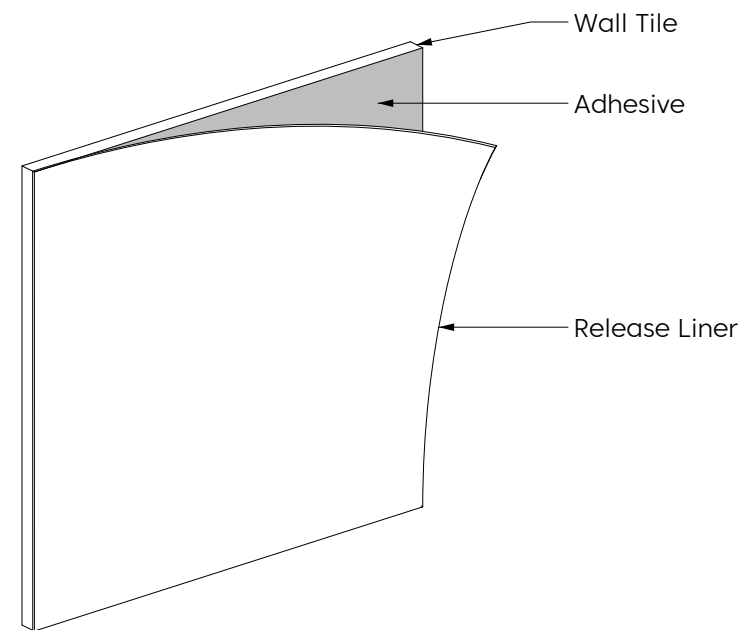

Mounting Methods

Adhesive Backing