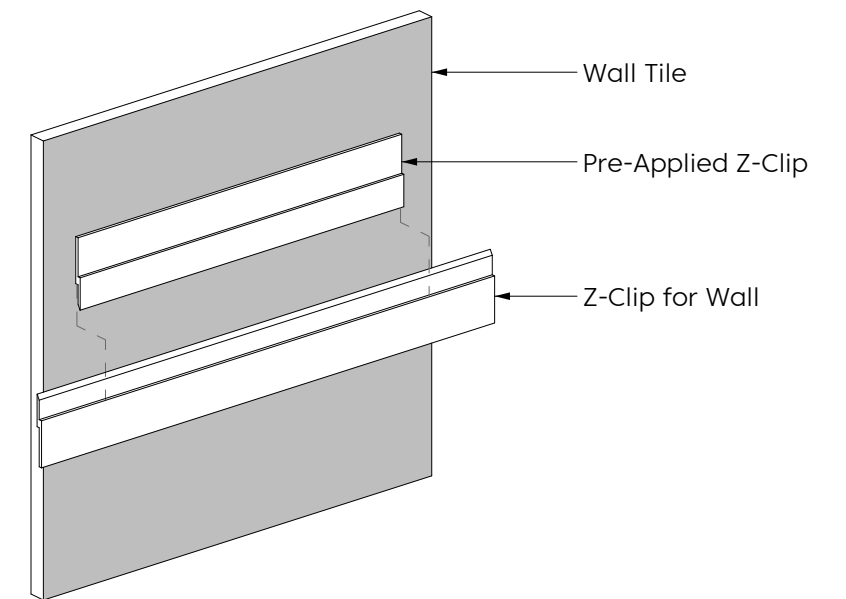

Z-Clip Mount