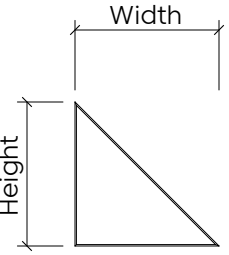

# Design

Ogee

- Small 12"W x 16"H
- Medium 18"W x 24"H
- Large 24"W x 32"H

Right

- Small 12"W x 12"H
- Medium 18"W x 18"H
- Large 24"W x 24"H

Circle

- Small 12"W x 12"H
- Medium 18"W x 18"H
- Large 24"W x 24"H

Diamond

- Small 10.39"W x 6"H
- Medium 15.59"W x 9"H
- Large 20.78"W x 12"H

Hexagon

- Small 10.39"W x 12"H
- Medium 15.59"W x 18"H
- Large 20.78"W x 24"H

Rectangle

- Small 12"W x 6"H
- Medium 18"W x 9"H
- Large 12"W x 24"H

Square

- Small 12"W x 12"H
- Medium 18"W x 18"H
- Large 24"W x 24"H

Scale

- Small 16"W x 12"H
- Medium 24"W x 18"H
- Large 32"W x 24"H