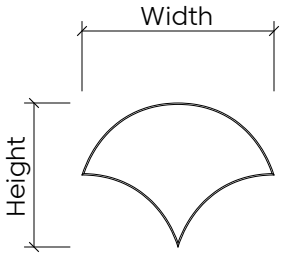

# Design

Ogee

- Small 12"W x 16"H
- Medium 18"W x 24"H
- Large 24"W x 32"H

Right

- Small 12"W x 12"H
- Medium 18"W x 18"H
- Large 24"W x 24"H

Circle

- Small 12"W x 12"H
- Medium 18"W x 18"H
- Large 24"W x 24"H

Diamond

- Small 10.39"W x 6"H
- Medium 15.59"W x 9"H
- Large 20.78"W x 12"H

Hexagon

- Small 10.39"W x 12"H
- Medium 15.59"W x 18"H
- Large 20.78"W x 24"H

Rectangle

- Small 12"W x 6"H
- Medium 18"W x 9"H
- Large 12"W x 24"H

Square

- Small 12"W x 12"H
- Medium 18"W x 18"H
- Large 24"W x 24"H

Scale

- Small 16"W x 12"H
- Medium 24"W x 18"H
- Large 32"W x 24"H