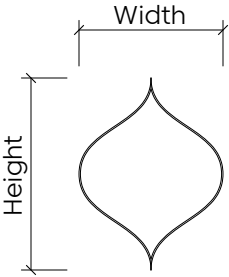

# Design

Ogee

- Small 12"W x 16"H
- Medium 18"W x 24"H
- Large 24"W x 32"H

Right

- Small 12"W x 12"H
- Medium 18"W x 18"H
- Large 24"W x 24"H

Circle

- Small 12"W x 12"H
- Medium 18"W x 18"H
- Large 24"W x 24"H

Diamond

- Small 10.39"W x 6"H
- Medium 15.59"W x 9"H
- Large 20.78"W x 12"H

Hexagon

- Small 10.39"W x 12"H
- Medium 15.59"W x 18"H
- Large 20.78"W x 24"H

Rectangle

- Small 12"W x 6"H
- Medium 18"W x 9"H
- Large 12"W x 24"H

Square

- Small 12"W x 12"H
- Medium 18"W x 18"H
- Large 24"W x 24"H

Scale

- Small 16"W x 12"H
- Medium 24"W x 18"H
- Large 32"W x 24"H