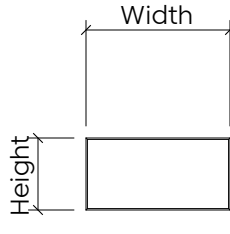

# Design

Ogee

- Small 12"W x 16"H
- Medium 18"W x 24"H
- Large 24"W x 32"H

Right

- Small 12"W x 12"H
- Medium 18"W x 18"H
- Large 24"W x 24"H

Circle

- Small 12"W x 12"H
- Medium 18"W x 18"H
- Large 24"W x 24"H

Diamond

- Small 10.39"W x 6"H
- Medium 15.59"W x 9"H
- Large 20.78"W x 12"H

Hexagon

- Small 10.39"W x 12"H
- Medium 15.59"W x 18"H
- Large 20.78"W x 24"H

Rectangle

- Small 12"W x 6"H
- Medium 18"W x 9"H
- Large 12"W x 24"H

Square

- Small 12"W x 12"H
- Medium 18"W x 18"H
- Large 24"W x 24"H

Scale

- Small 16"W x 12"H
- Medium 24"W x 18"H
- Large 32"W x 24"H