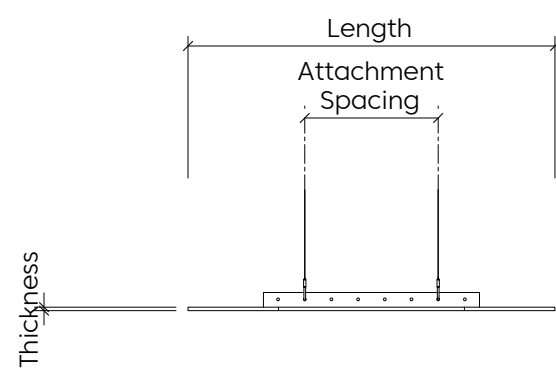

Mounting Methods

Cable

Cable To Deck

Cable To T Grid

Cable To Unistrut

Colorways

Lipstick Red
LI14

Carrot
CA08