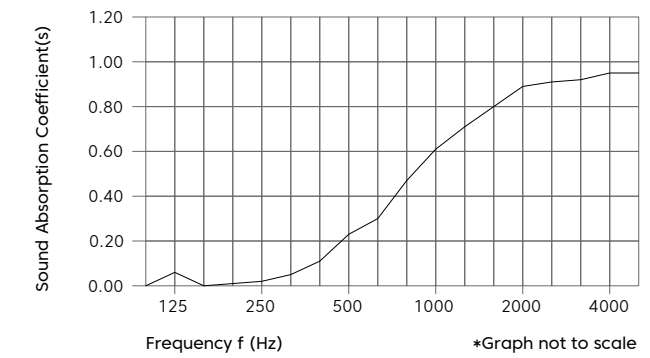

Product Detail

Product	Hexagon
Surface	Ceiling
Composition	100% Polyester
Material	FilaSorb™
Recycled Content	60% min.
Thickness	12mm | 0.47" +/- 10%
Weight	0.49 lb/ft² +/- 10%
Dimension	24"W x 20.78"L 36"W x 31.18"L 48"W x 41.57"L Custom size available upon request.

Technical Data

Fire Test Method Number	AS ISO 9705:Group 1 ASTM E84-17a Class A
Indoor Air Quality	Low VOCs emission, formaldehyde and Phenol-free
Light Fastness	ISO 105-B02 1994, 6-7

Acoustic Performance

Sound Absorption ISO 354-2006 NRC 0.45