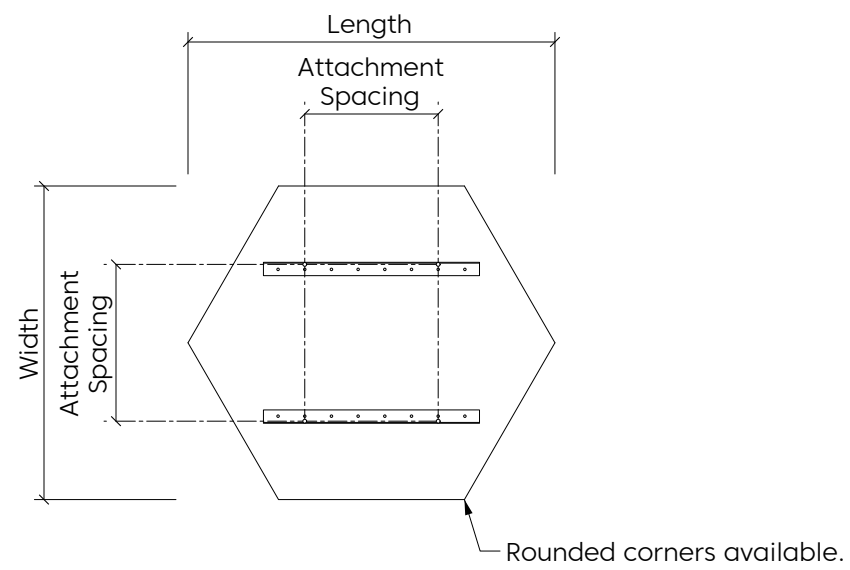

Design

Plan