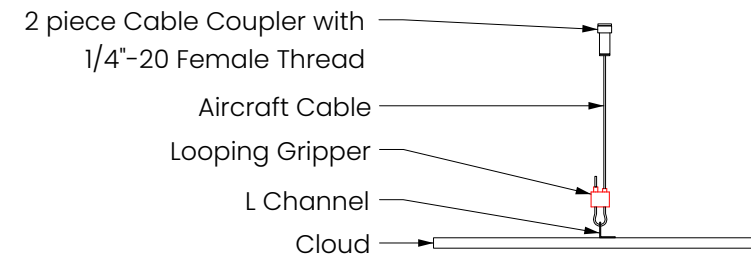

Mounting Methods

Cable

Cable To Deck

Cable To T Grid

Cable To Unistrut

Colorways

Lipstick Red
LI14

Carrot
CA08