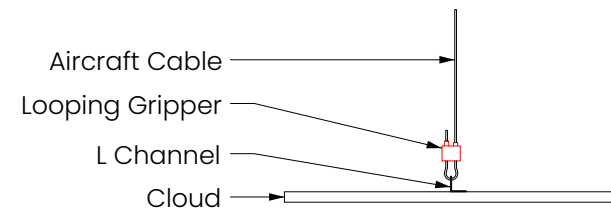

Mounting Methods

Cable

Cable To Deck

Cable To T Grid

Cable To Unistrut

Colorways

Lipstick Red
LI14

Carrot
CA08