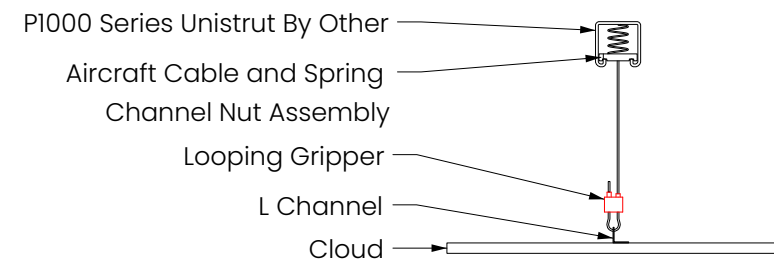

Mounting Methods

Cable

Cable To Deck

Cable To T Grid

Cable To Unistrut

Colorways

Lipstick Red
LI14

Carrot
CA08