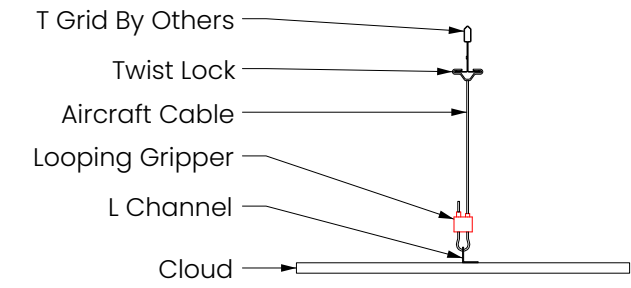

Mounting Methods

Cable

Cable To Deck

Cable To T Grid

Cable To Unistrut

Colorways

Lipstick Red
LI14

Carrot
CA08