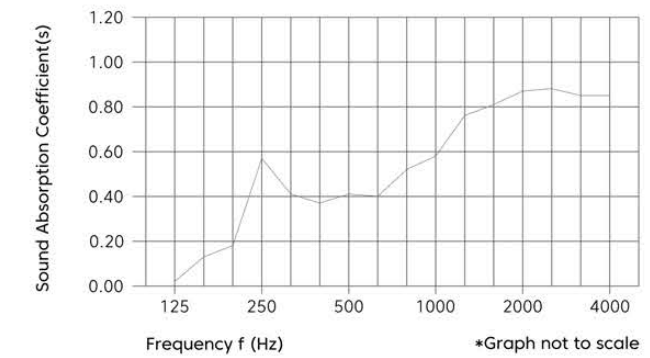

Product Detail

Product	Interlocking Screen & Divider
Surface	Ancillary
Composition	100% Polyester
Material	FilaSorb™
Recycled Content	60% min.
Thickness	24mm | 0.94" +/- 10%
Weight	0.98 lb/ft² +/- 10%

Technical Data

Fire Test Method Number	AS ISO 9705:Group 1 ASTM E84-17a Class A
Indoor Air Quality	Low VOCs emission, formaldehyde and Phenol-free
Light Fastness	ISO 105-B02 1994, 6-7

Acoustic Performance

Sound Absorption ISO 354-2006 NRC 0.60