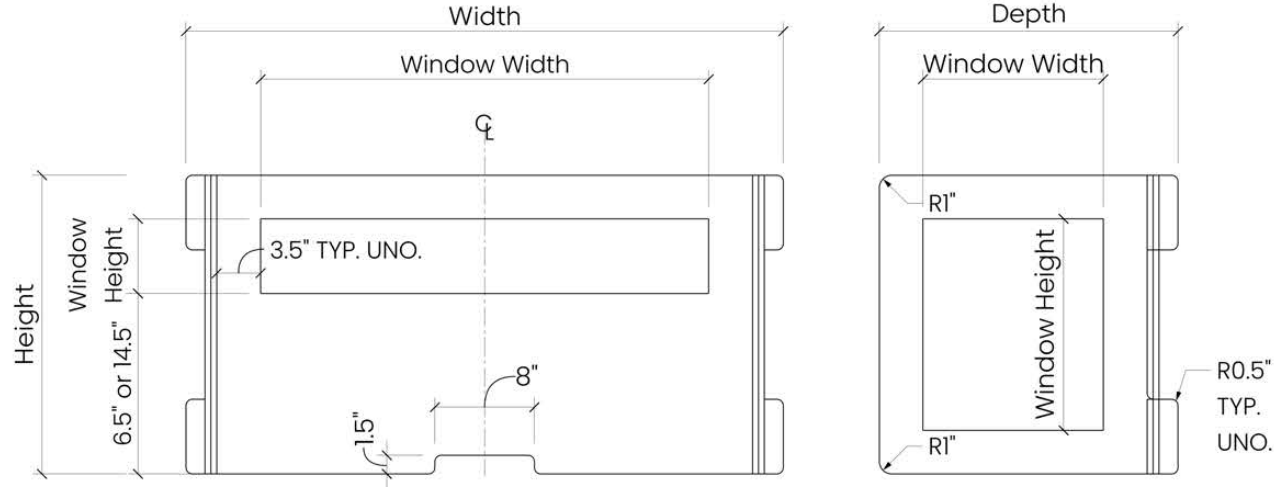

U-Shaped With Window Design

Plan

Perspective

Elevation

Colorways

Lipstick Red
LI14

Carrot
CA08

Butter
BU07