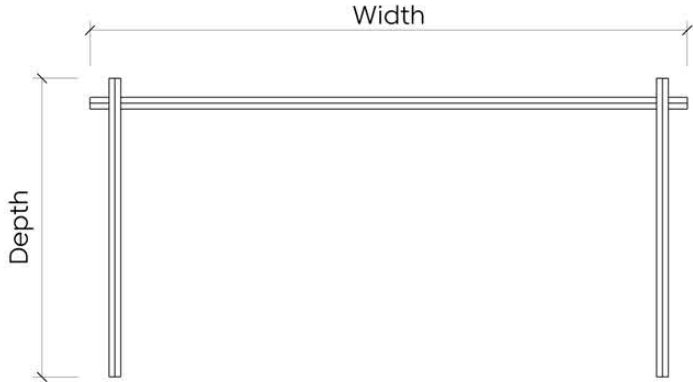

U-Shaped With Window Design

Plan